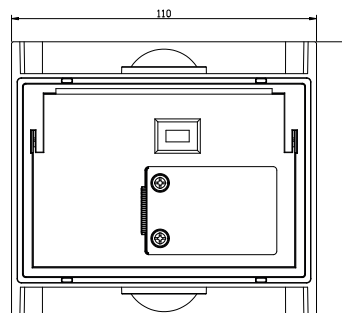

**TYPE**Professional LED for **Outdoor Lighting**

PRO

CRI ≥ 80

IP65

60°

220-240V
50/60Hz15,000h
L70

Model:	Lens 1
Format:	Rectangular
Location:	Exterior
Wattage:	2W
Materials:	Aluminium
Led Color:	3000K / 4200K / 6500K
Product Dimension:	110*100*40mm
IP Code:	65
Fixation:	Wall
CRI :	80
Lumen Output:	200
Frequency:	50/60 Hz
Beam Angle:	60°

CCT [switch](#)**DIMENSION DRAW****OUTDOOR**